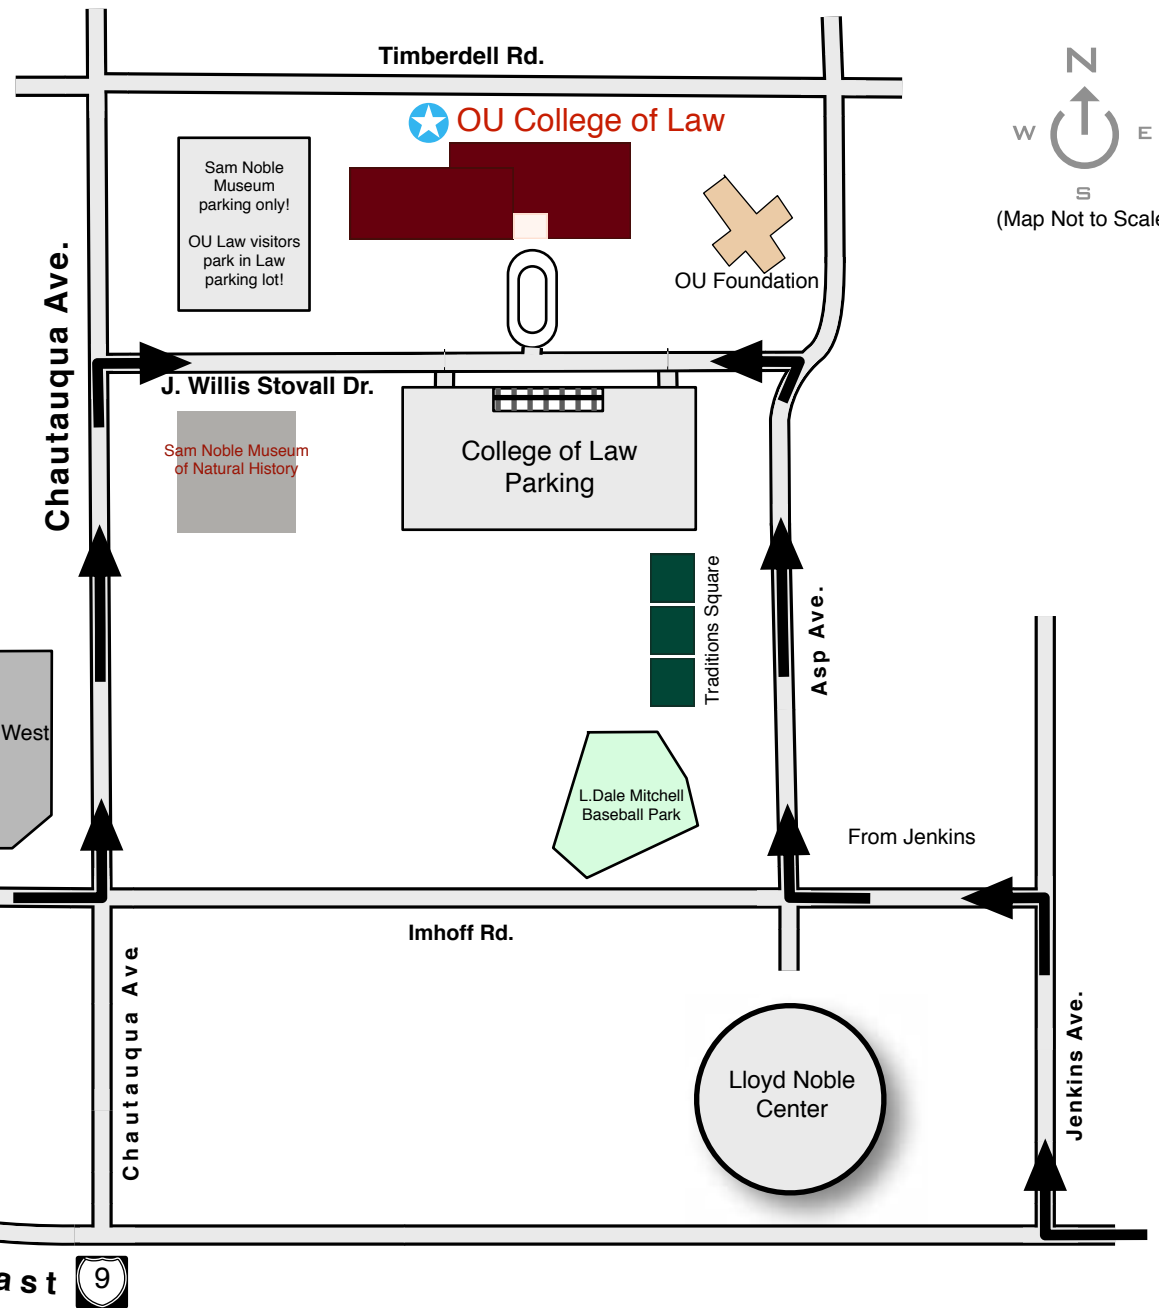

OU College of Law

Andrew M. Coats Hall

300 Timberdell Rd.
Norman, OK 73019
Main Phone: (405) 325-4699
Student Services: (405) 325-4726
Library: (405) 325-4311

From I-35:

Go east on State Highway 9 East (Exit 108A) approximately 1.2 miles to Imhoff Rd and turn left. Continue on Imhoff Rd. through Berry Rd. to Chautauqua Ave. and turn left (north). Continue to J. Willis Stovall Dr. and turn right (east). The OU College of Law is the first building on the left (north) with parking on your right (south).

From Jenkins:

Go west on State Highway 9 East to Jenkins Ave and turn right (north). Go approximately .6 miles to Imhoff Rd and turn left (west). Take the first right (north) onto Asp Ave. Take the first left (west) after passing the Traditions Square Apartments. The OU College of Law is the second building on the right (north) with parking on your left (south).